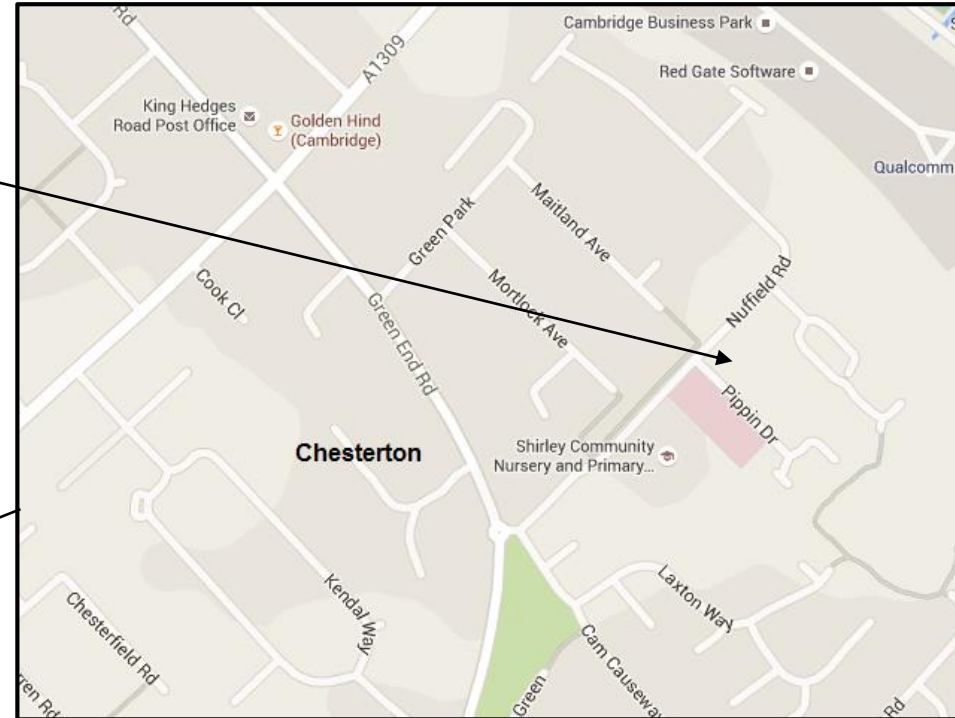

The Edmund Trust

The Edmund Trust, Pauline Burnet House

1 Pippin Drive
Chesterton
Cambridge
CB4 1GL
Tel: 01223 424946

Travel Links

By Car

- **From City Centre (Train Station):** Follow the ringroad signs for Newmarket/Ely/Milton. Follow Milton Road (A1309) and signs for A10. Turn Right at the junction with the Golden Hind pub/Co-op down Green End Road. At the mini roundabout take the first exit down Nuffield Road and take the first right to Pippin Drive. Pauline Burnet House is the first road on the left.
- **From A14:** Exit at junction 33 and take the first exit at the roundabout, following signs for Cambridge (A1309) City Centre. Continue through five sets of traffic lights and turn left at the sixth traffic light (junction with the Golden Hind pub/Co-op down Green End Road. At the mini-roundabout take the first exit down Nuffield Road and take the first right to Pippin Drive. Pauline Burnet House is the first road on the left.

By Bicycle

- Pauline Burnet House is accessible by bicycle by many routes.
- Cycle maps are available on the Cambridge City Council website:

<https://www.cambridge.gov.uk/sites/www.cambridge.gov.uk/files/documents/cambridge-cycling-map.pdf>

By Bus

- Chesterton is served by the Cambridge Citi 2 bus. Citi 2 connects Chesterton with Cambridge city centre, Addenbrookes Hospital and the Science Park. Buses run Monday to Saturday every 20 minutes and Sundays every 30 minutes. Travel time is approximately 15 minutes from Cambridge centre to Chesterton.
- Our nearest stop for the Citi 2 bus is on Green End Road. It is then approximately a 10 minute walk to Pauline Burnet House.
- For more information on bus services please visit:
http://www.cambridgeshire.gov.uk/site/custom_scripts/bus_timetable_by_location.aspx?Loc=Chesterton