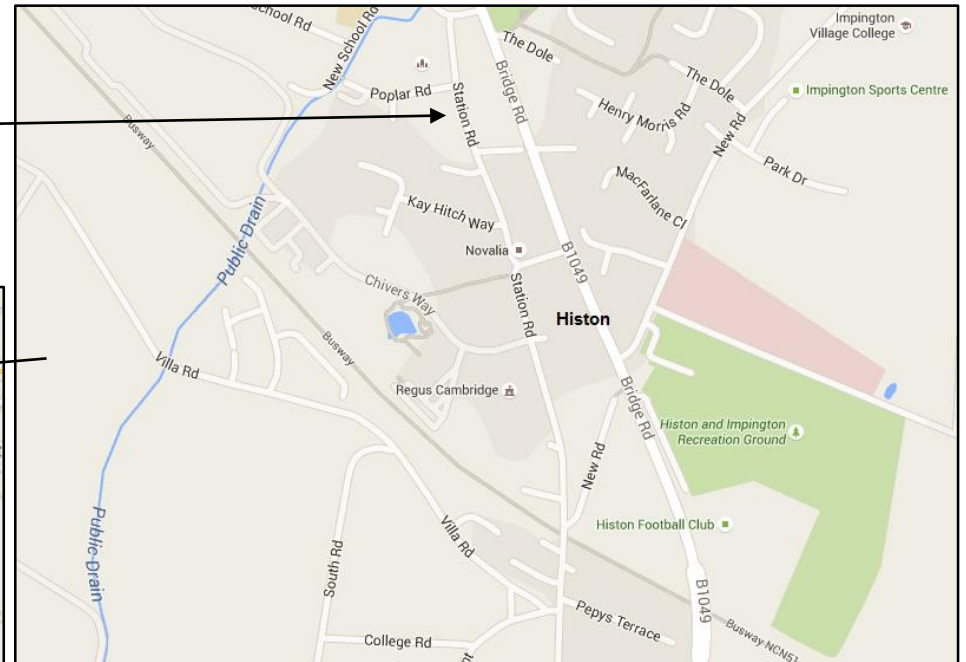

The Edmund Trust

The Edmund Trust, The Poplars

58 Station Road
Histon
Cambridge
CB24 9LQ
Tel: 01223 232201

Travel links

By Car

- **From City Centre (Train Station):** Follow ring road signs for Histon. Continue straight on Histon Road (B1049) and follow through to the A14. Once at the A14 junction continue straight into Histon on B1049. Continue following B1049 and through three traffic lights. At the fourth traffic light turn left down Station Road and take an immediate left (Histon Baptist Church will be on your right hand side). Turn right down Poplar Road and take your first left into The Poplars.
- **From A14:** Exit at junction 32 and follow signs for Histon and B1049. Continue following B1049 and through three traffic lights. At the fourth traffic light turn left down Station Road and take an immediate left (Histon Baptist Church will be on your right hand side). Turn right down Poplar Road and take your first left into The Poplars.

By Bicycle

- The Poplars is a short 5 minute cycle away from the Guided Busway on Station Road.
- Cycle maps are available on the Cambridge City Council website:

<https://www.cambridge.gov.uk/sites/www.cambridge.gov.uk/files/documents/cambridge-cycling-map.pdf>

By Train

- Our nearest railway link is Cambridge train station which is approximately 6 miles away. Therefore, if you are arriving by train you will need to get a bus (see below) or taxi to The Poplars from the station. Taxi's are available outside the stations main entrance.
- For more information on train services please visit <http://www.nationalrail.co.uk>